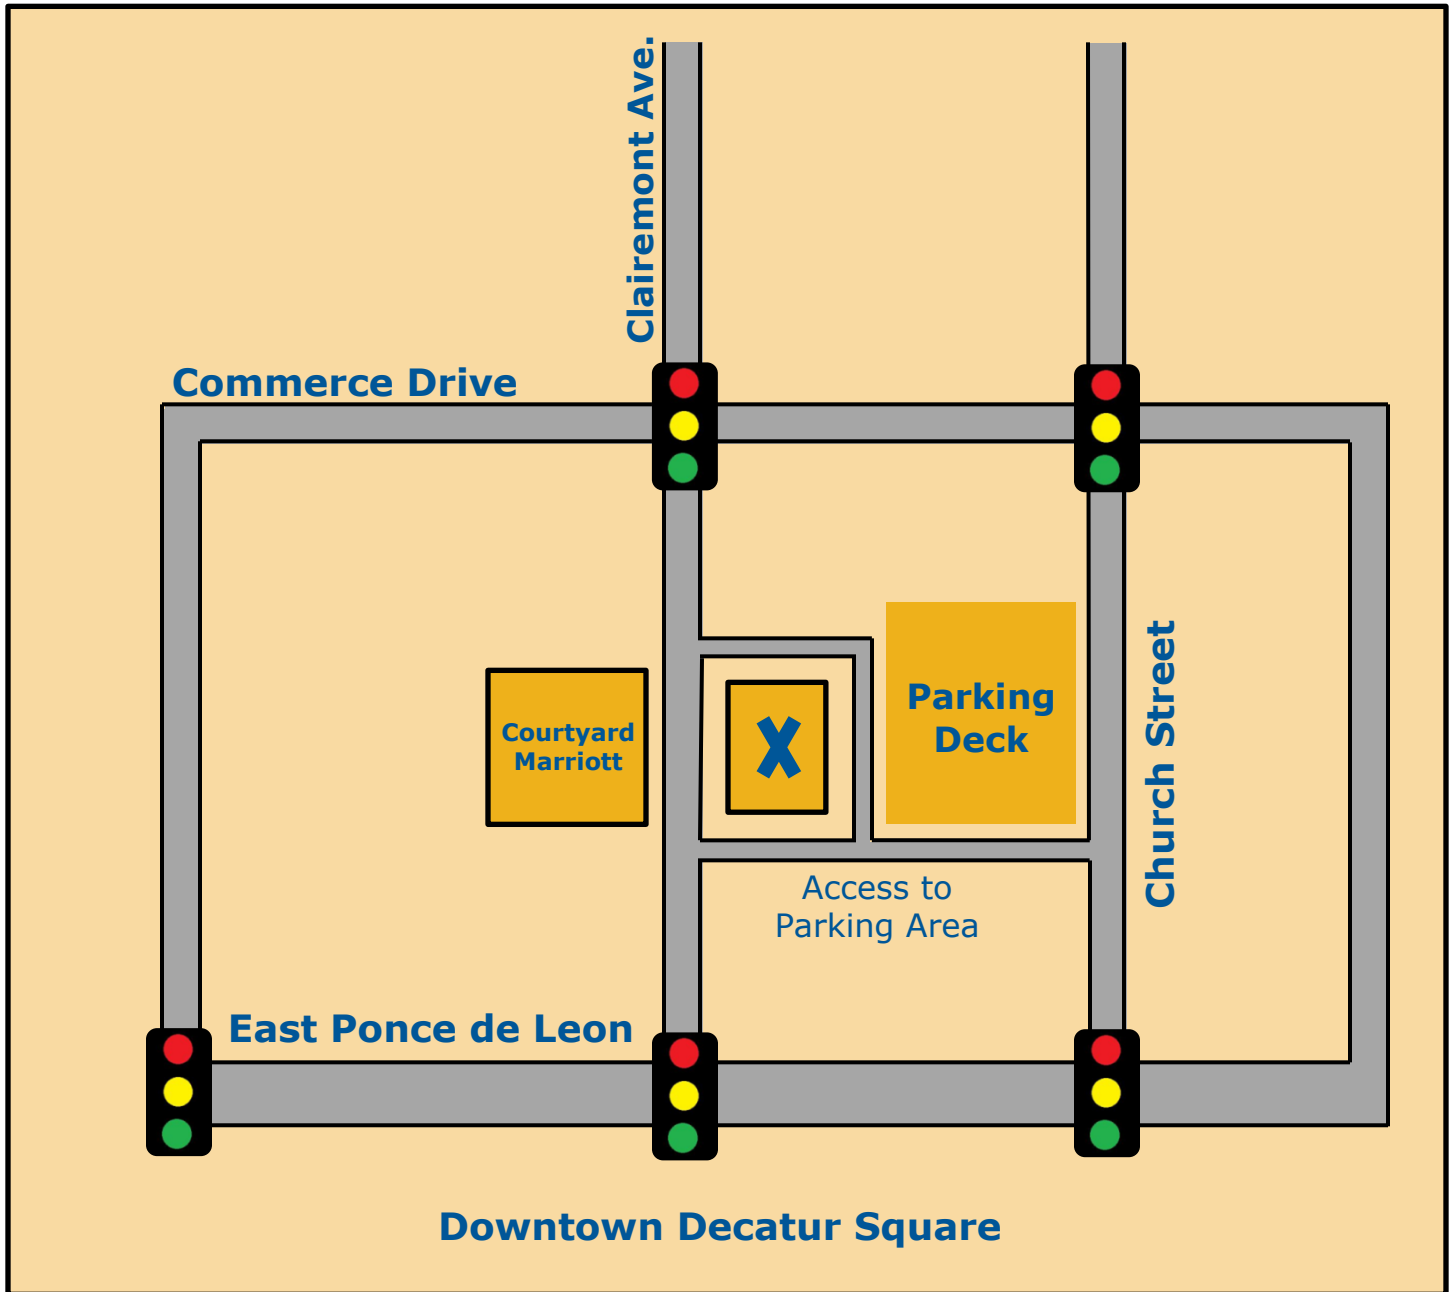

All About Developmental Disabilities
125 Clairmont Avenue
Suite 300
Decatur, GA 30030

Traveling on Marta

We are located within walking distance of the Decatur Transit Station. This station is on the east line of Marta.